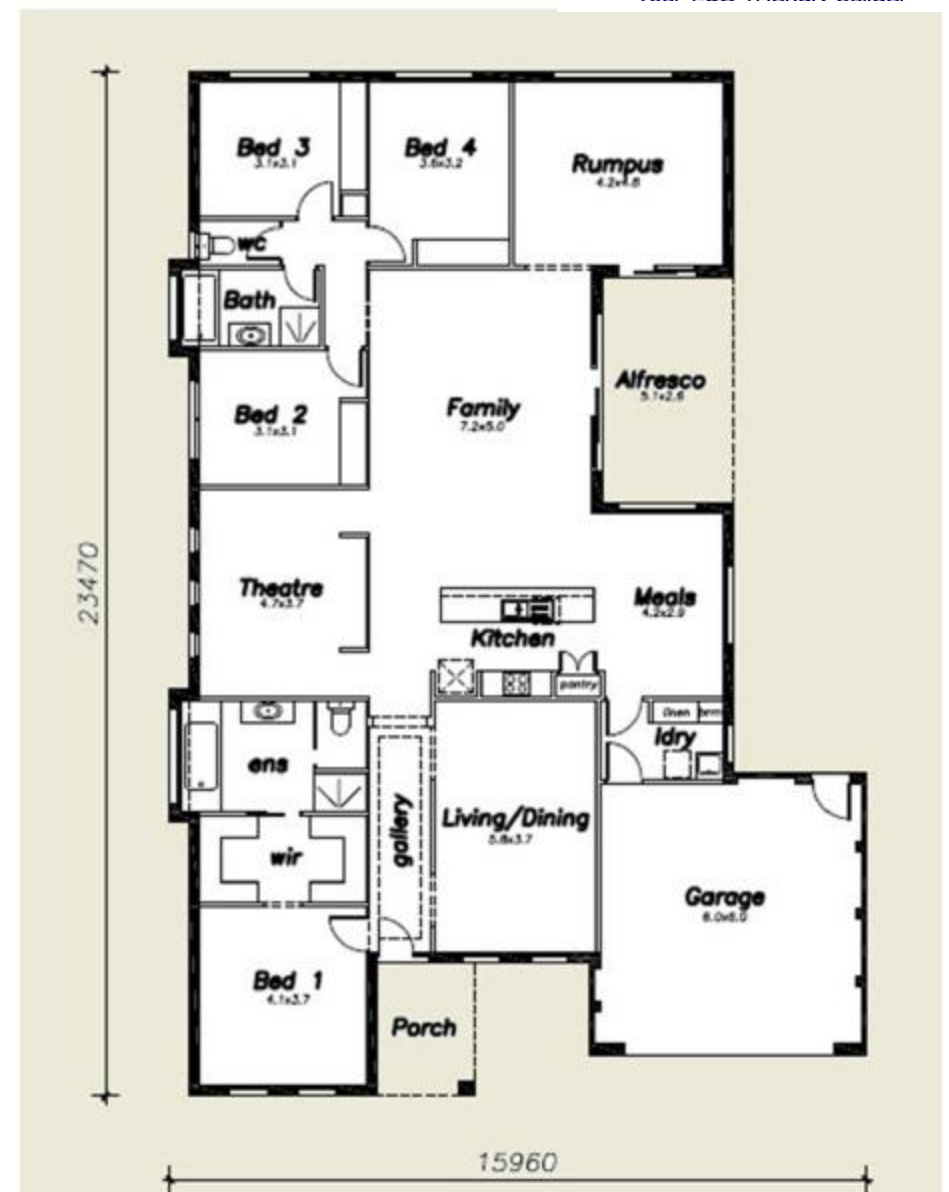

Taverner Series

Taverner 170E
Area: 214 m2 (23 sq)

Taverner Series

Taverner 200E
Area: 242 m² (26 sq)

Taverner 260E
Area: 298 m² (32 sq)