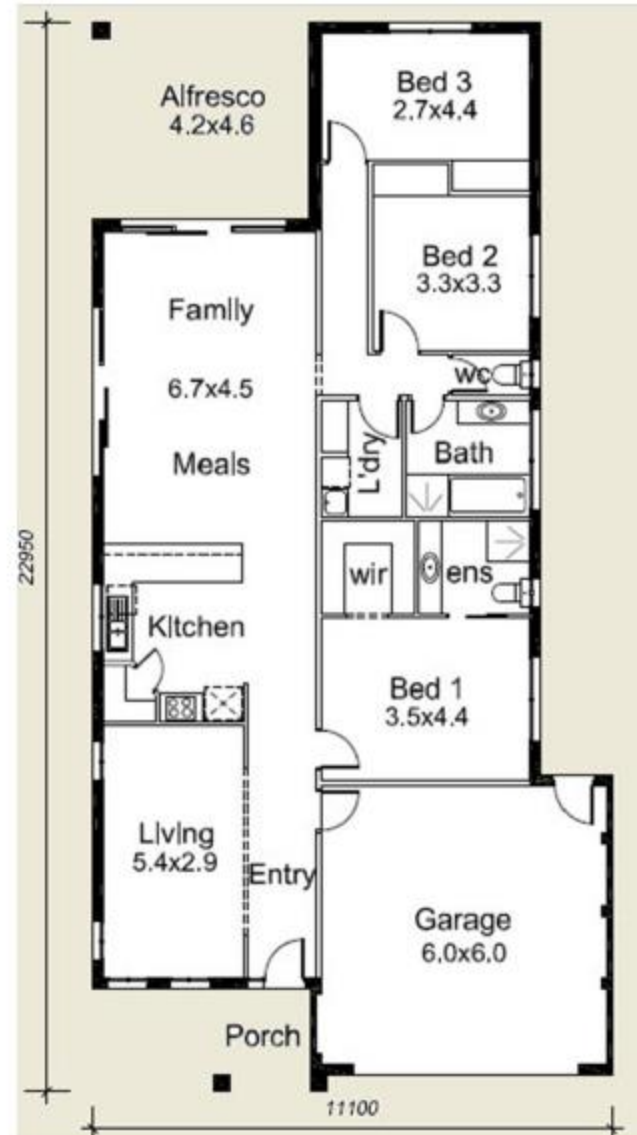

# Darley Series

**Darley 170E**  
Area: 176 m2 (19 sq)

# Darley Series

**Darley 170E (Study)**  
Area: 195 m<sup>2</sup> (21 sq)

**Darley 170E (Alfresco)**  
Area: 213 (23sq)

# Darley Series

**Darley 190E**  
Area: 233 m<sup>2</sup> (25 sq)