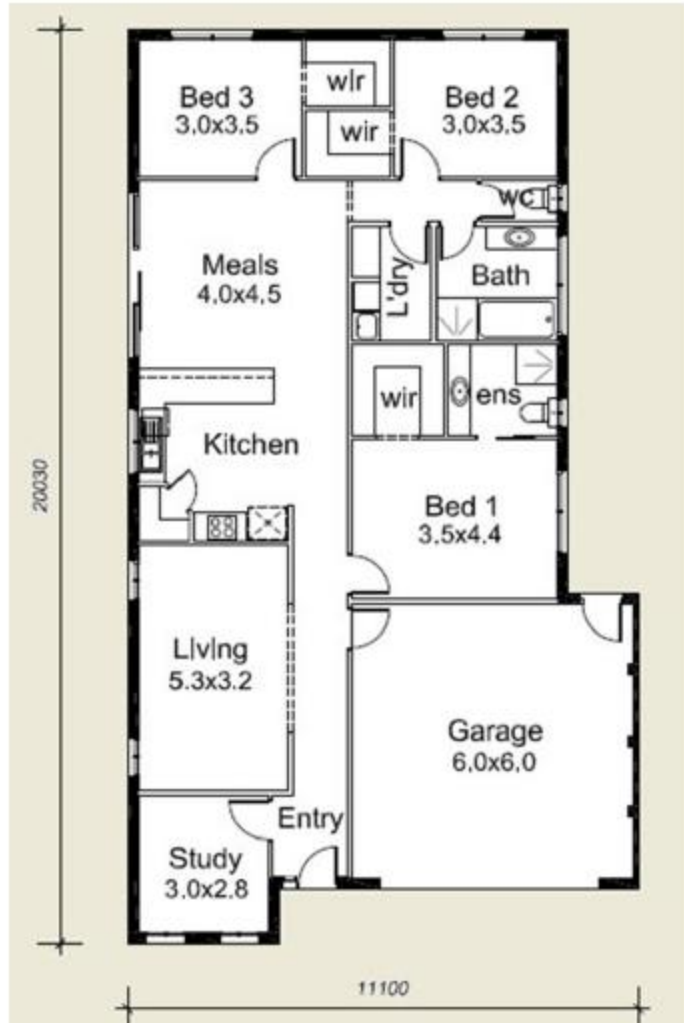

# Darley Series

**Darley 170E**  
Area: 176 m2 (19 sq)

# Darley Series

**Darley 170E (Study)**  
Area: 195 m<sup>2</sup> (21 sq)

**Darley 170E (Alfresco)**  
Area: 213 (23sq)

# Darley Series

**Darley 190E**  
Area: 233 m<sup>2</sup> (25 sq)