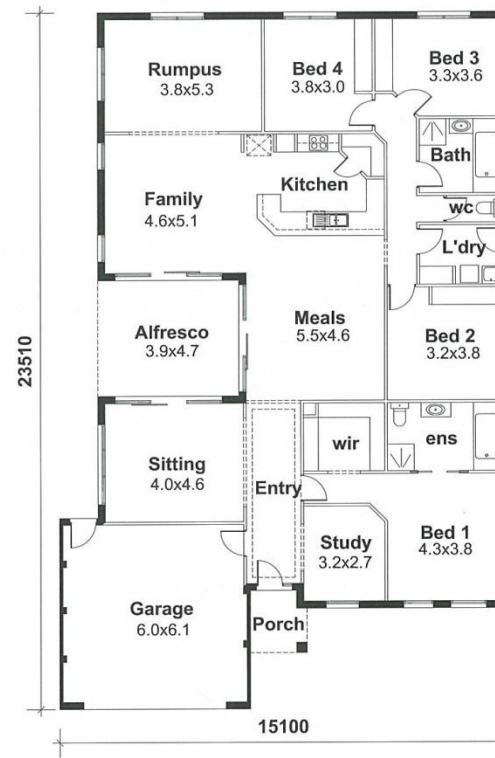

Kingsford 210E
Hostess Kitchen

Area: 255 m² (27.45 sq)
Minimum width of site required
16.25m. Conditions apply.

Kingsford 250E
Galley Kitchen

Area: 287 m² (30.89 sq)
Minimum width of site required
16.25m. Conditions apply.

Kingsford 250E
Hostess Kitchen

Area: 287 m² (30.89 sq)
Minimum width of site required
16.25m. Conditions apply.

NATIONAL BUILDERS NORTH EAST
More Home, More Value, More Care.

Kingsford Series

Kingsford 270E **Galley Kitchen**

Area: 307 m² (33.05 sq)
Minimum width of site required
16.45m. Conditions apply.

Kingsford 270E **Hostess Kitchen**

Area: 307 m² (33.05 sq)
Minimum width of site required
16.45m. Conditions apply.

Kingsford 290E
Galley Kitchen

Area: 330 m² (35.52 sq)
Minimum width of site required
17.15m. Conditions apply.

Kingsford 290E
Hostess Kitchen

Area: 330 m² (35.52 sq)
Minimum width of site required
17.15m. Conditions apply.