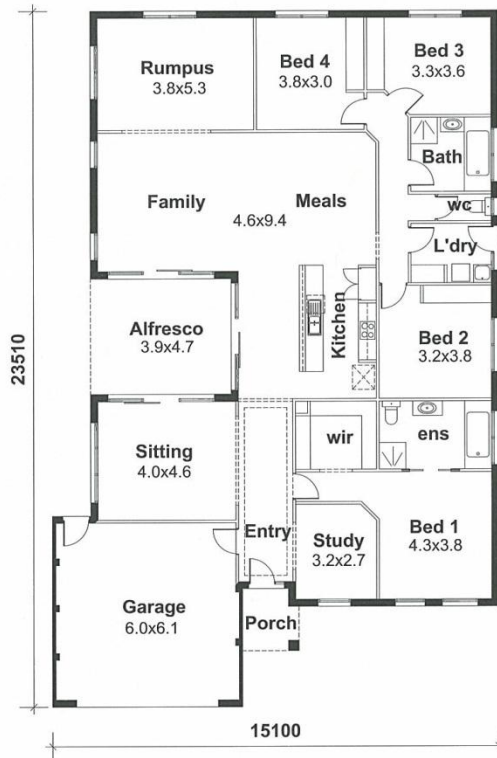

Kingsford 210E
Hostess Kitchen

Area: 255 m² (27.45 sq)
Minimum width of site required
16.25m. Conditions apply.

Kingsford 250E
Galley Kitchen

Area: 287 m² (30.89 sq)
Minimum width of site required
16.25m. Conditions apply.

Kingsford 250E
Hostess Kitchen

Area: 287 m² (30.89 sq)
Minimum width of site required
16.25m. Conditions apply.

NATIONAL BUILDERS NORTH EAST
More Home, More Value, More Care.

Kingsford Series

Kingsford 270E **Galley Kitchen**

Area: 307 m² (33.05 sq)
Minimum width of site required
16.45m. Conditions apply.

Kingsford 270E **Hostess Kitchen**

Area: 307 m² (33.05 sq)
Minimum width of site required
16.45m. Conditions apply.

Kingsford 290E
Galley Kitchen

Area: 330 m² (35.52 sq)
Minimum width of site required
17.15m. Conditions apply.

Kingsford 290E
Hostess Kitchen

Area: 330 m² (35.52 sq)
Minimum width of site required
17.15m. Conditions apply.