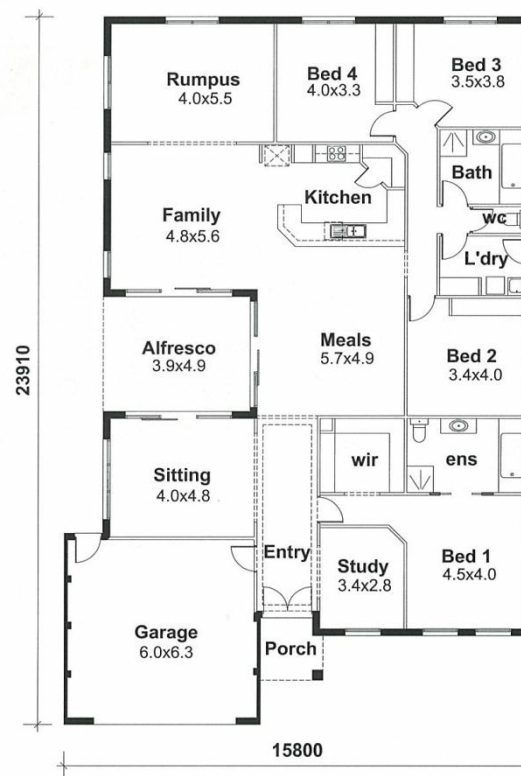

Kingsford 210E
Hostess Kitchen

Area: 255 m² (27.45 sq)
Minimum width of site required
16.25m. Conditions apply.

Kingsford 250E
Galley Kitchen

Area: 287 m² (30.89 sq)
Minimum width of site required
16.25m. Conditions apply.

Kingsford 250E
Hostess Kitchen

Area: 287 m² (30.89 sq)
Minimum width of site required
16.25m. Conditions apply.

NATIONAL BUILDERS NORTH EAST
More Home, More Value, More Care.

Kingsford Series

Kingsford 270E **Galley Kitchen**

Area: 307 m² (33.05 sq)
Minimum width of site required
16.45m. Conditions apply.

Kingsford 270E **Hostess Kitchen**

Area: 307 m² (33.05 sq)
Minimum width of site required
16.45m. Conditions apply.

Kingsford 290E
Galley Kitchen

Area: 330 m² (35.52 sq)
Minimum width of site required
17.15m. Conditions apply.

Kingsford 290E
Hostess Kitchen

Area: 330 m² (35.52 sq)
Minimum width of site required
17.15m. Conditions apply.