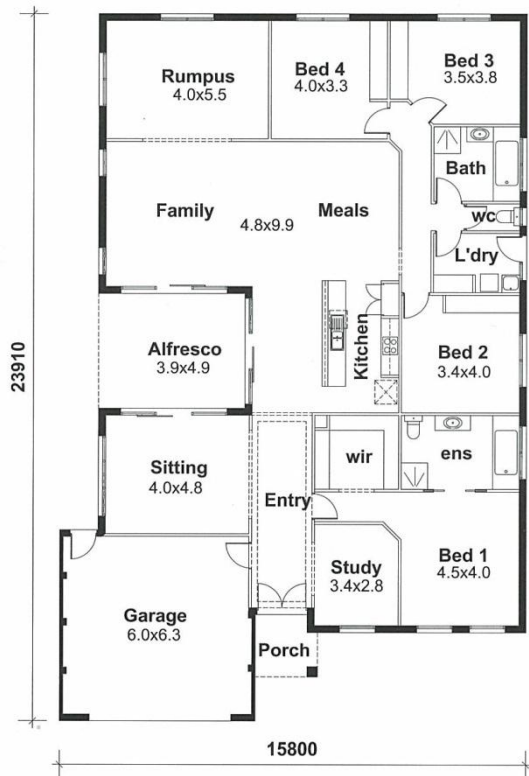

Kingsford 210E
Hostess Kitchen

Area: 255 m² (27.45 sq)
Minimum width of site required
16.25m. Conditions apply.

Kingsford 250E
Galley Kitchen

Area: 287 m² (30.89 sq)
Minimum width of site required
16.25m. Conditions apply.

Kingsford 250E
Hostess Kitchen

Area: 287 m² (30.89 sq)
Minimum width of site required
16.25m. Conditions apply.

NATIONAL BUILDERS NORTH EAST
More Home, More Value, More Care.

Kingsford Series

Kingsford 270E **Galley Kitchen**

Area: 307 m² (33.05 sq)
Minimum width of site required
16.45m. Conditions apply.

Kingsford 270E **Hostess Kitchen**

Area: 307 m² (33.05 sq)
Minimum width of site required
16.45m. Conditions apply.

Kingsford 290E
Galley Kitchen

Area: 330 m² (35.52 sq)
Minimum width of site required
17.15m. Conditions apply.

Kingsford 290E
Hostess Kitchen

Area: 330 m² (35.52 sq)
Minimum width of site required
17.15m. Conditions apply.