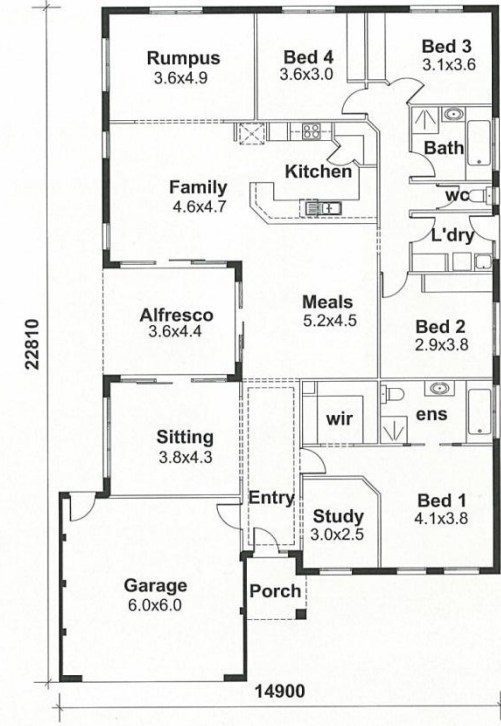

Kingsford 210E
Hostess Kitchen

Area: 255 m² (27.45 sq)
Minimum width of site required
16.25m. Conditions apply.

Kingsford 250E
Galley Kitchen

Area: 287 m² (30.89 sq)
Minimum width of site required
16.25m. Conditions apply.

Kingsford 250E
Hostess Kitchen

Area: 287 m² (30.89 sq)
Minimum width of site required
16.25m. Conditions apply.

NATIONAL BUILDERS NORTH EAST
More Home, More Value, More Care.

Kingsford Series

Kingsford 270E **Galley Kitchen**

Area: 307 m² (33.05 sq)
Minimum width of site required
16.45m. Conditions apply.

Kingsford 270E **Hostess Kitchen**

Area: 307 m² (33.05 sq)
Minimum width of site required
16.45m. Conditions apply.

Kingsford 290E
Galley Kitchen

Area: 330 m² (35.52 sq)
Minimum width of site required
17.15m. Conditions apply.

Kingsford 290E
Hostess Kitchen

Area: 330 m² (35.52 sq)
Minimum width of site required
17.15m. Conditions apply.