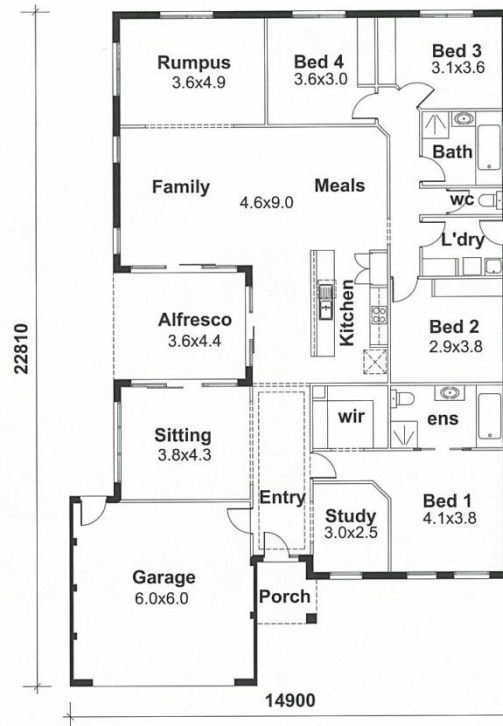

Kingsford 210E
Hostess Kitchen

Area: 255 m² (27.45 sq)
Minimum width of site required
16.25m. Conditions apply.

Kingsford 250E
Galley Kitchen

Area: 287 m² (30.89 sq)
Minimum width of site required
16.25m. Conditions apply.

Kingsford 250E
Hostess Kitchen

Area: 287 m² (30.89 sq)
Minimum width of site required
16.25m. Conditions apply.

NATIONAL BUILDERS NORTH EAST
More Home, More Value, More Care.

Kingsford Series

Kingsford 270E **Galley Kitchen**

Area: 307 m² (33.05 sq)
Minimum width of site required
16.45m. Conditions apply.

Kingsford 270E **Hostess Kitchen**

Area: 307 m² (33.05 sq)
Minimum width of site required
16.45m. Conditions apply.

Kingsford 290E
Galley Kitchen

Area: 330 m² (35.52 sq)
Minimum width of site required
17.15m. Conditions apply.

Kingsford 290E
Hostess Kitchen

Area: 330 m² (35.52 sq)
Minimum width of site required
17.15m. Conditions apply.