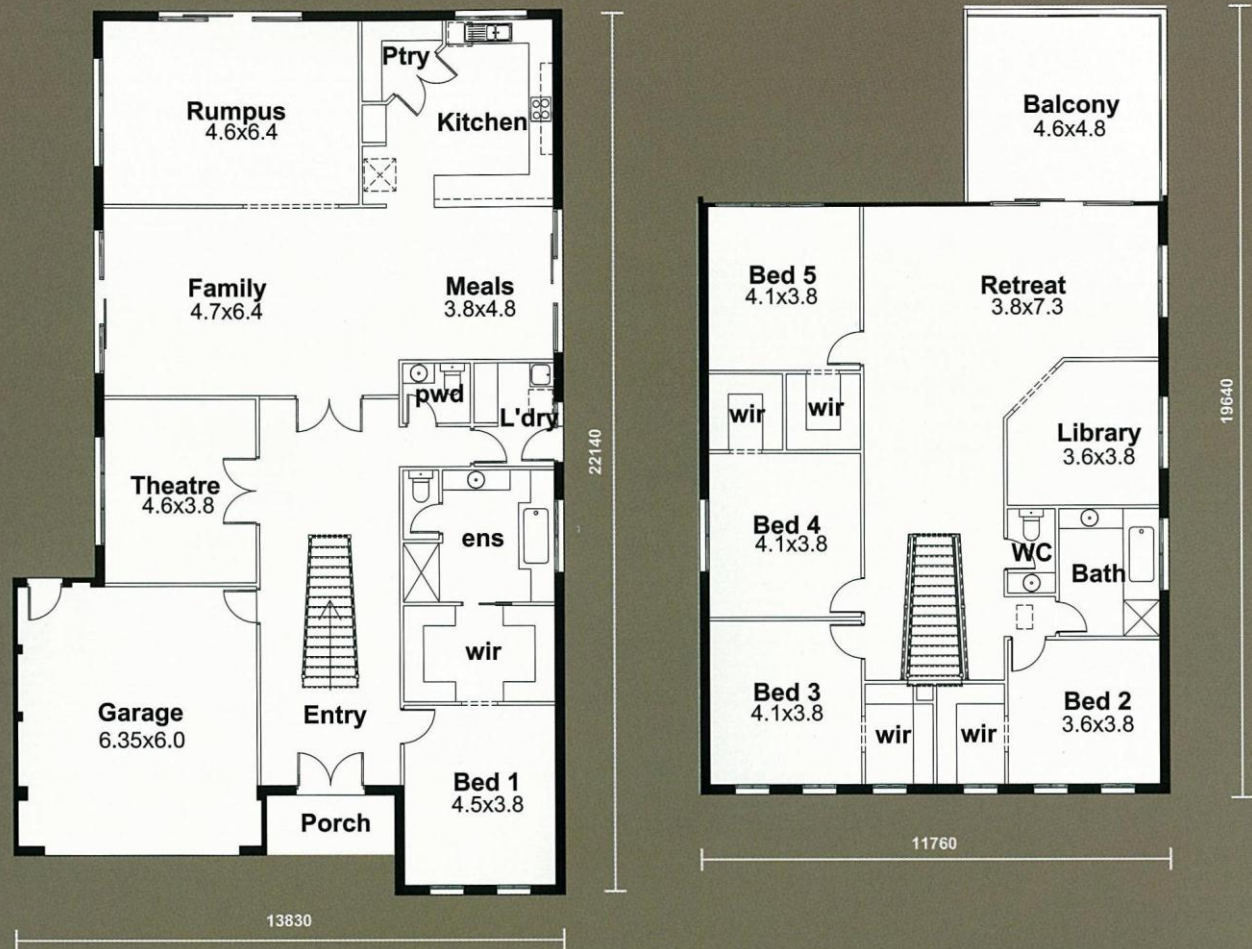

## Windsor 430E

Area: 467m<sup>2</sup> (50.26 sq)  
Minimum width of site  
required 15.78m.  
Conditions apply.

# Windsor Series

## Windsor 370E

Area: 417m<sup>2</sup> (44.88 sq)

Minimum width of site  
required 15.78m.  
Conditions apply.