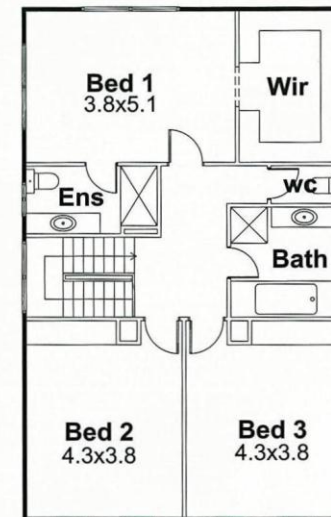

Vista Series

We're Listening!

Show us what you want,
we'll make it happen for you!

Change Our House Designs
To Suit Your Lifestyle!

Vista 280E

Area: 295m² (31.75 sq)

Minimum width of site
required 13.65m.
Conditions apply.

Vista Series

We're Listening!

Show us what you want,
we'll make it happen for you!

Change Our House Designs
To Suit Your Lifestyle!

Vista 260E

Area: 263m² (28.31sq)

Minimum width of site
required 11.65m.
Conditions apply.

Vista Series

We're Listening!

Show us what you want,
we'll make it happen for you!

Change Our House Designs
To Suit Your Lifestyle!

Vista 220E

Area: 251 m² (27.00sq)

Minimum width of site
required 13.65m.
Conditions apply.

Vista Series

We're Listening!

Show us what you want,
we'll make it happen for you!

Change Our House Designs
To Suit Your Lifestyle!

Vista 200E

Area: 219m² (23.57 sq)
Minimum width of site
required 11.65m.
Conditions apply.