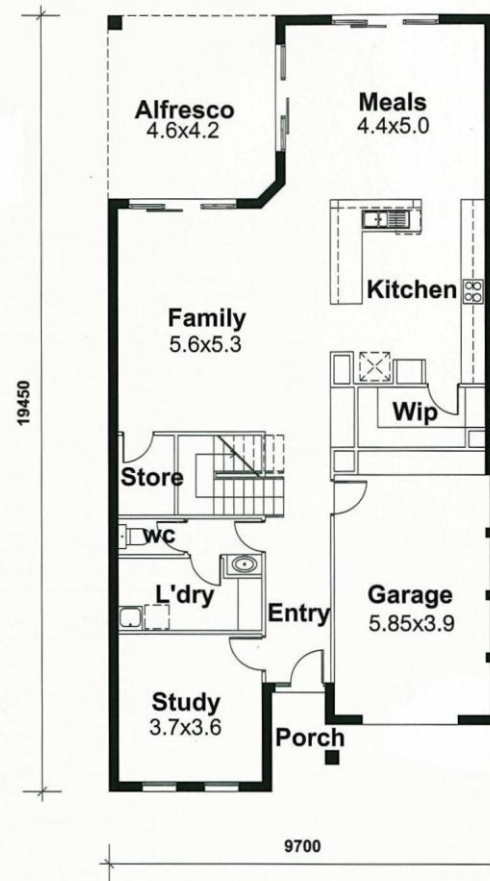

Vista Series

We're Listening!

Show us what you want,
we'll make it happen for you!

Change Our House Designs
To Suit Your Lifestyle!

Vista 280E

Area: 295m² (31.75 sq)

Minimum width of site
required 13.65m.
Conditions apply.

Vista Series

We're Listening!

Show us what you want,
we'll make it happen for you!

Change Our House Designs
To Suit Your Lifestyle!

Vista 260E

Area: 263m² (28.31sq)

Minimum width of site
required 11.65m.
Conditions apply.

Vista Series

We're Listening!

Show us what you want,
we'll make it happen for you!

Change Our House Designs
To Suit Your Lifestyle!

Vista 220E

Area: 251 m² (27.00sq)

Minimum width of site
required 13.65m.
Conditions apply.

Vista Series

We're Listening!

Show us what you want,
we'll make it happen for you!

Change Our House Designs
To Suit Your Lifestyle!

Vista 200E

Area: 219m² (23.57 sq)
Minimum width of site
required 11.65m.
Conditions apply.