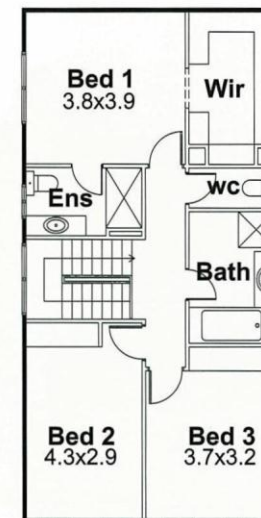

Vista Series

We're Listening!

Show us what you want,
we'll make it happen for you!

Change Our House Designs
To Suit Your Lifestyle!

Vista 280E

Area: 295m² (31.75 sq)

Minimum width of site
required 13.65m.
Conditions apply.

Vista Series

We're Listening!

Show us what you want,
we'll make it happen for you!

Change Our House Designs
To Suit Your Lifestyle!

Vista 260E

Area: 263m² (28.31sq)

Minimum width of site
required 11.65m.
Conditions apply.

Vista Series

We're Listening!

Show us what you want,
we'll make it happen for you!

Change Our House Designs
To Suit Your Lifestyle!

Vista 220E

Area: 251 m² (27.00sq)

Minimum width of site
required 13.65m.
Conditions apply.

Vista Series

We're Listening!

Show us what you want,
we'll make it happen for you!

Change Our House Designs
To Suit Your Lifestyle!

Vista 200E

Area: 219m² (23.57 sq)
Minimum width of site
required 11.65m.
Conditions apply.