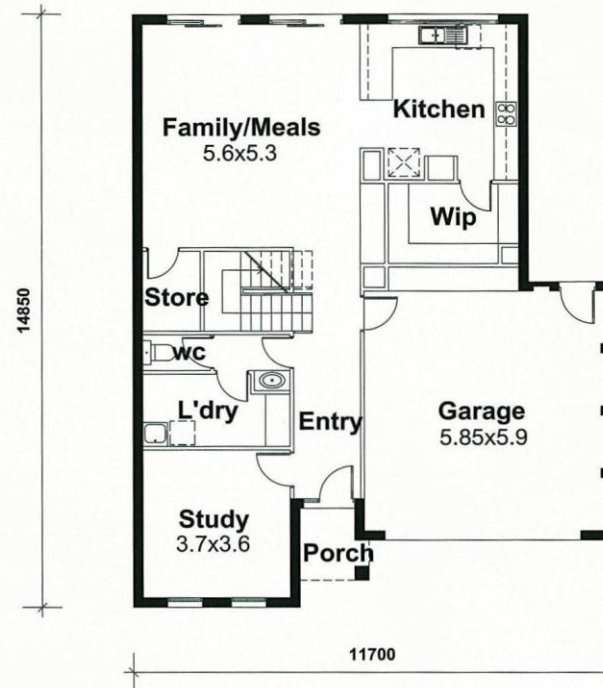

Vista Series

We're Listening!

Show us what you want,
we'll make it happen for you!

Change Our House Designs
To Suit Your Lifestyle!

Vista 280E

Area: 295m² (31.75 sq)

Minimum width of site
required 13.65m.
Conditions apply.

Vista Series

We're Listening!

Show us what you want,
we'll make it happen for you!

Change Our House Designs
To Suit Your Lifestyle!

Vista 260E

Area: 263m² (28.31sq)

Minimum width of site
required 11.65m.
Conditions apply.

Vista Series

We're Listening!

Show us what you want,
we'll make it happen for you!

Change Our House Designs
To Suit Your Lifestyle!

Vista 220E

Area: 251 m² (27.00sq)

Minimum width of site
required 13.65m.
Conditions apply.

Vista Series

We're Listening!

Show us what you want,
we'll make it happen for you!

Change Our House Designs
To Suit Your Lifestyle!

Vista 200E

Area: 219m² (23.57 sq)
Minimum width of site
required 11.65m.
Conditions apply.