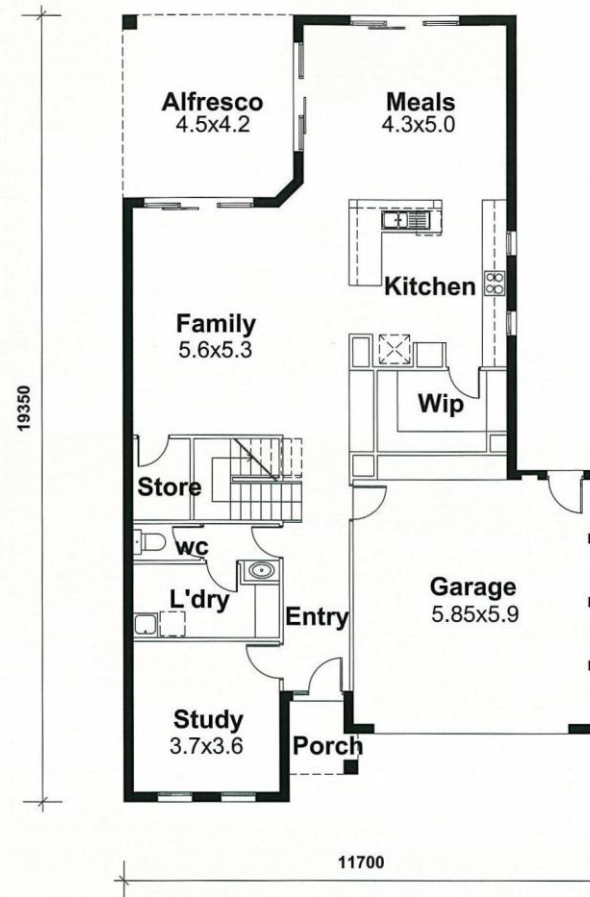

Vista Series

We're Listening!

Show us what you want,
we'll make it happen for you!

Change Our House Designs
To Suit Your Lifestyle!

Vista 280E

Area: 295m² (31.75 sq)

Minimum width of site
required 13.65m.
Conditions apply.

Vista Series

We're Listening!

Show us what you want,
we'll make it happen for you!

Change Our House Designs
To Suit Your Lifestyle!

Vista 260E

Area: 263m² (28.31sq)

Minimum width of site
required 11.65m.
Conditions apply.

Vista Series

We're Listening!

Show us what you want,
we'll make it happen for you!

Change Our House Designs
To Suit Your Lifestyle!

Vista 220E

Area: 251 m² (27.00sq)

Minimum width of site
required 13.65m.
Conditions apply.

Vista Series

We're Listening!

Show us what you want,
we'll make it happen for you!

Change Our House Designs
To Suit Your Lifestyle!

Vista 200E

Area: 219m² (23.57 sq)
Minimum width of site
required 11.65m.
Conditions apply.