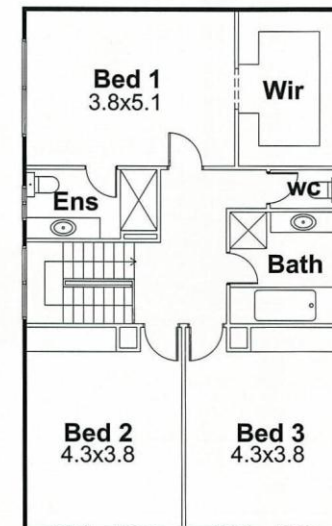

Vista Series

We're Listening!

Show us what you want,
we'll make it happen for you!

Change Our House Designs
To Suit Your Lifestyle!

Vista 280E

Area: 295m² (31.75 sq)

Minimum width of site
required 13.65m.
Conditions apply.

Vista Series

We're Listening!

Show us what you want,
we'll make it happen for you!

Change Our House Designs
To Suit Your Lifestyle!

Vista 260E

Area: 263m² (28.31sq)

Minimum width of site
required 11.65m.
Conditions apply.

Vista Series

We're Listening!

Show us what you want,
we'll make it happen for you!

Change Our House Designs
To Suit Your Lifestyle!

Vista 220E

Area: 251 m² (27.00sq)

Minimum width of site
required 13.65m.
Conditions apply.

Vista Series

We're Listening!

Show us what you want,
we'll make it happen for you!

Change Our House Designs
To Suit Your Lifestyle!

Vista 200E

Area: 219m² (23.57 sq)
Minimum width of site
required 11.65m.
Conditions apply.