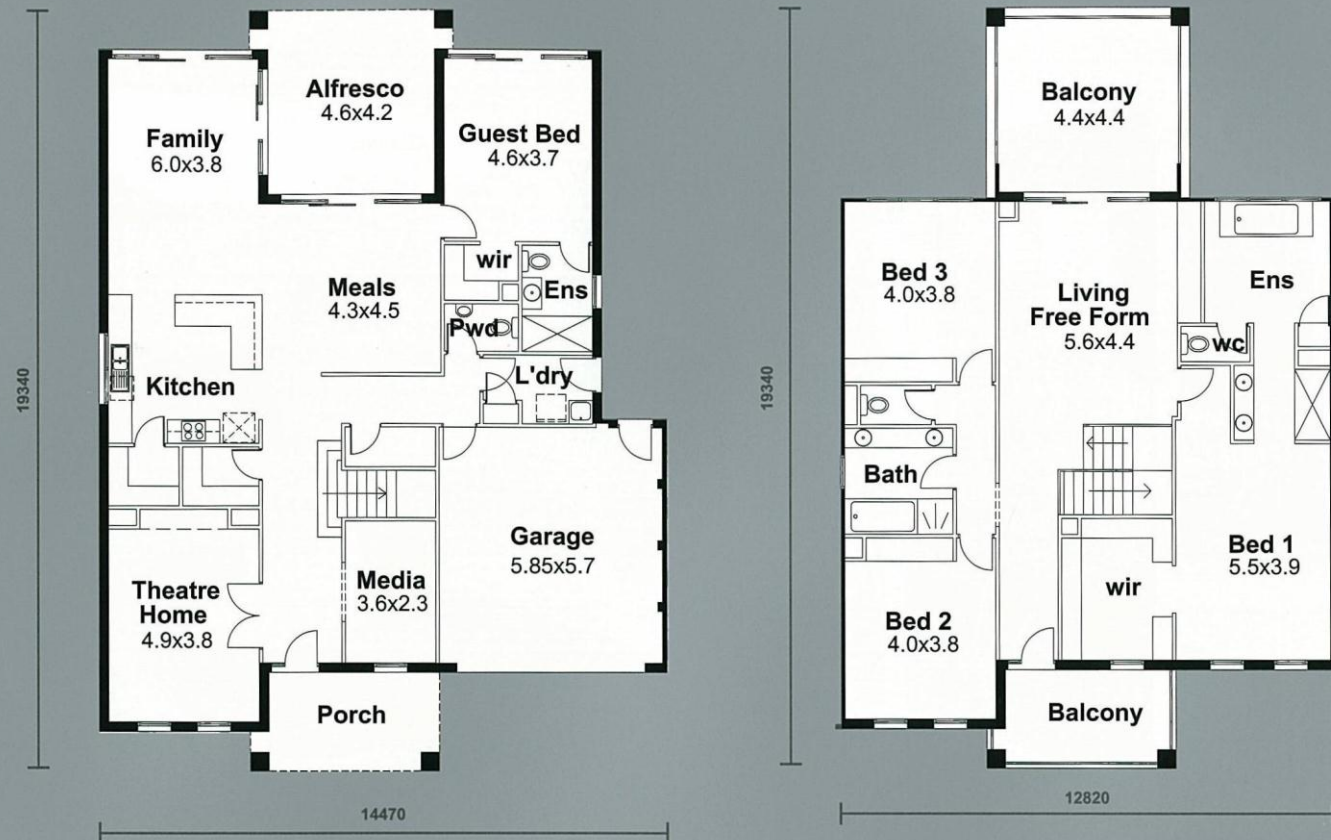

Vaucluse Series

We're Listening!

Show us what you want,
we'll make it happen for you!

Change Our House Designs
To Suit Your Lifestyle!

Vaucluse 390E

Area: 469m² (50.51 sq)

Minimum width of site
required 17.72m.
Conditions apply.

Vaucluse Series

We're Listening!

Show us what you want,
we'll make it happen for you!

Change Our House Designs
To Suit Your Lifestyle!

Vaucluse 360E

Area: 428m² (46.09 sq)

Minimum width of site
required 16.42m.
Conditions apply.

Area: 405m² (43.59 sq)

Minimum width of site
required 16.00m.
Conditions apply.